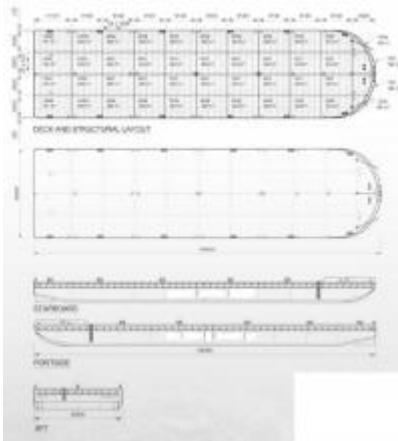

VISIT OUR WEBSITE
FOR MORE TYPES:

100 X 25.90 X 6.10 M BARGE

GLOBAL
RENEWABLES
SHIPBROKERS

DETAIL 1

DETAIL 2

PRICE: EUR 1.7 MIO

PRINCIPAL DIMENSIONS

- Length moulded: 100 m
- Breadth moulded: 26,9 m
- Depth moulded: 6,10 m
- Draught max: 4,71 m
- Deadweight: 9900t
- Deck load: 15 t/m²

LOAD CAPACITY

Line loads bulkhead 166t/m1
line loads transversal frame 60t/m1
Concentrated loads
Deck column 332t
Frame crossings up to 284t