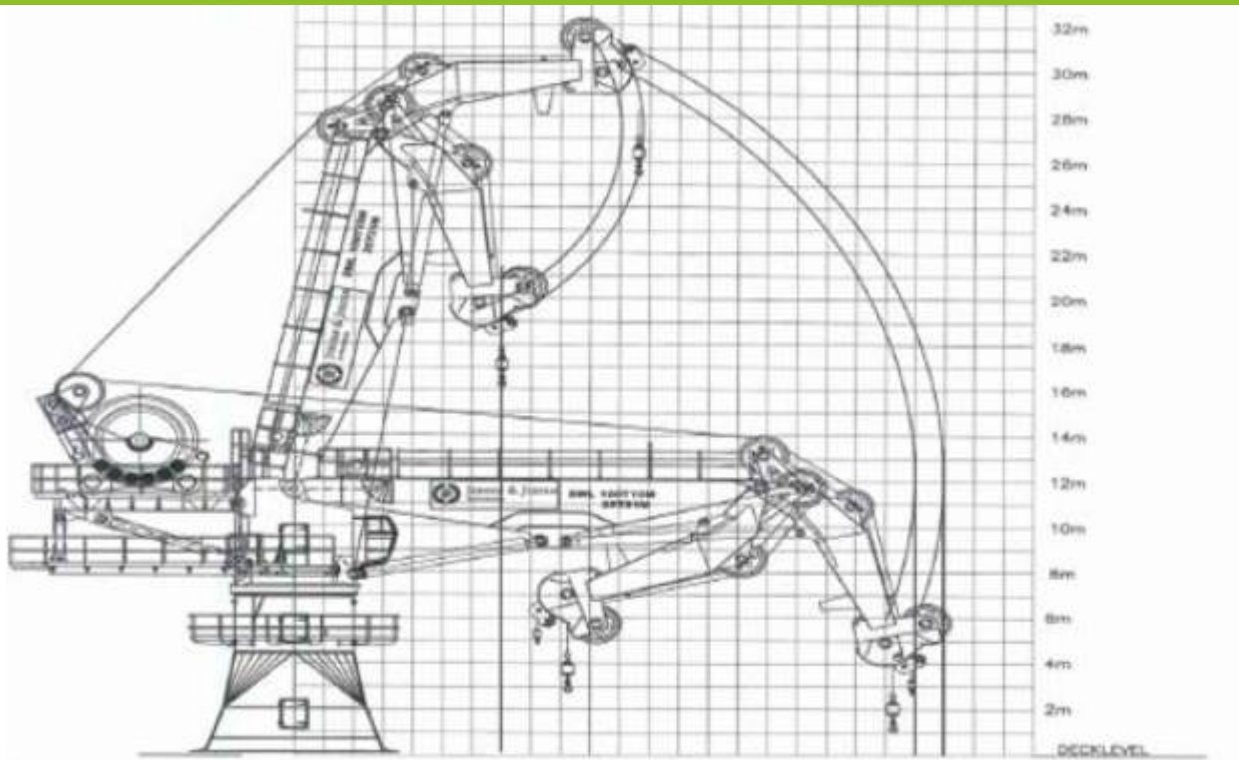

110 TONS AHC SOFT-ROPE CRANE

GLOBAL
RENEWABLES
SHIPBROKERS

DETAIL 1

- Built 2015 (new)
- Class ABS and DnV
- 110 tons capacity max; 100 tons capacity at 3000 meter depth (!)
- Hook speed 110 mtr/min
- 690V/60Hz/3 phase

- 2100 KW HPU built in
- Wire excluded
- Location - SE Asia & Delivery is 10-12 months
- Price: we can guide