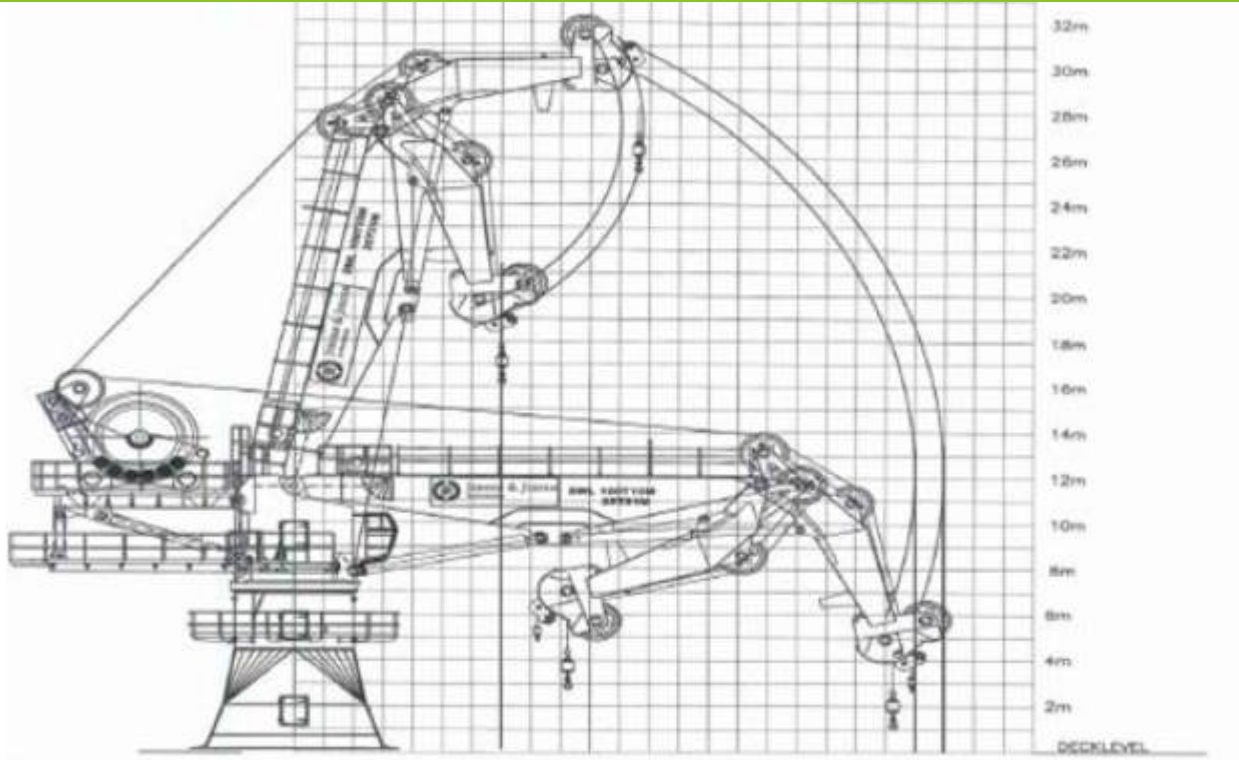

# 110 TONS AHC SOFT-ROPE CRANE

GLOBAL  
RENEWABLES  
SHIPBROKERS

## DETAIL 1

- Built 2015 (new)
- Class ABS and DnV
- 110 tons capacity max; 100 tons capacity at 3000 meter depth (!)
- Hook speed 110 mtr/min
- 690V/60Hz/3 phase
  
- 2100 KW HPU built in
- Wire excluded
- Location - SE Asia & Delivery is 10-12 months
- Price: we can guide