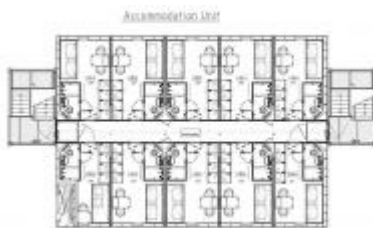

GERMAN
RENEWABLES
SHIPBROKERS

DETAIL 1

DETAIL 2

DIMENSIONS

- Length: 14,96 m
- Width: 10,50 m
- Height: 2,98
- Linking Supports 0,30 m female / male
- Weight: abt 74 tons per module
- Internal Height: 2,30 m

CAPACITY

- Every Module has 10 cabins with en-suite bathrooms
- Every cabin can take 2 persons
- Modules are stackable up to 4 layers (5 high pending studies)
- A60 insulation around
- Safe Area classification
- 2 x A60 personnel doors fitted to each side