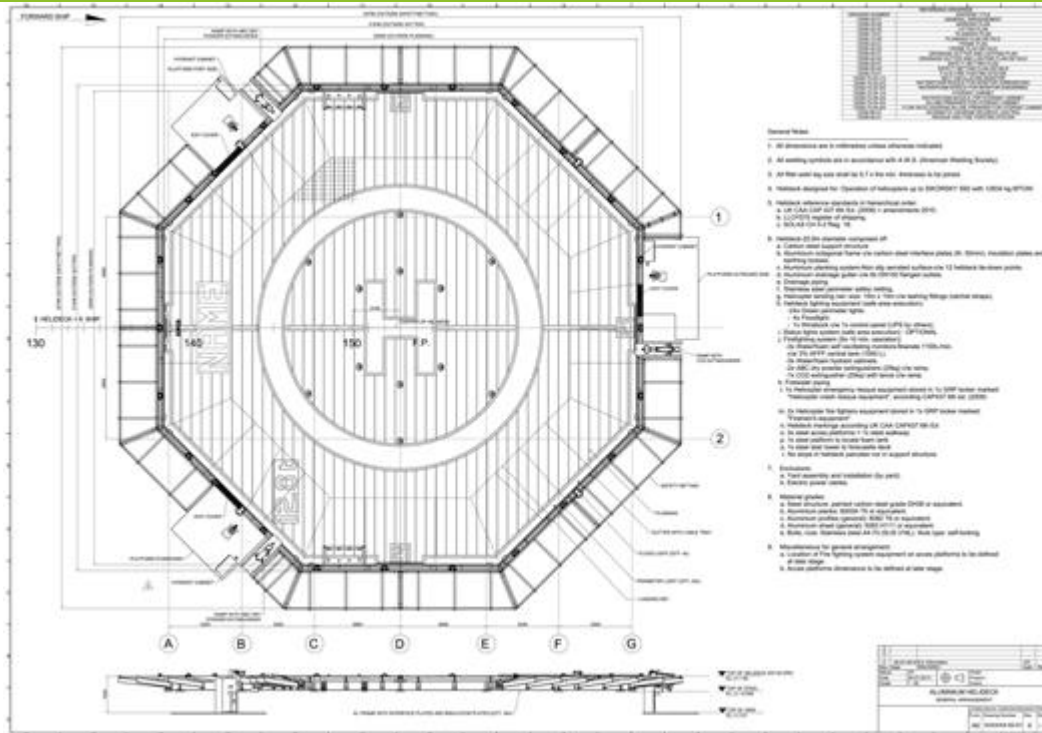

20,9 M ALUMINIUM HELICOPTER DECK

GLOBAL
RENEWABLES
SHIPBROKERS

DETAIL 1

- Approx 9 Month Fabrication time
- Location: North Europe
- Diameter: 20,9 m
- MTOW: 12,8 t
- Suitable for Sikorsky S 92 Helicopter or smaller / lighter ones
- Prices and Specifications can be discussed upon request